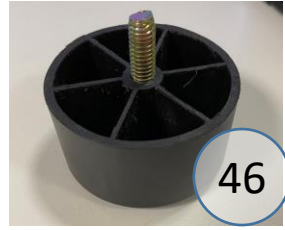

1830477

Call Out	Description
● (Red)	Blown Fiber
● (Yellow)	Cushion Chaise Pad - top Pad
● (Green)	Cushion Foam
● (Orange)	KD Component
● (Blue)	Cover

183 SECTIONAL
DIMENSIONS
6 PIECE
CONFIGURATION

183 SECTIONAL
DIMENSIONS
6 PIECE
CONFIGURATION