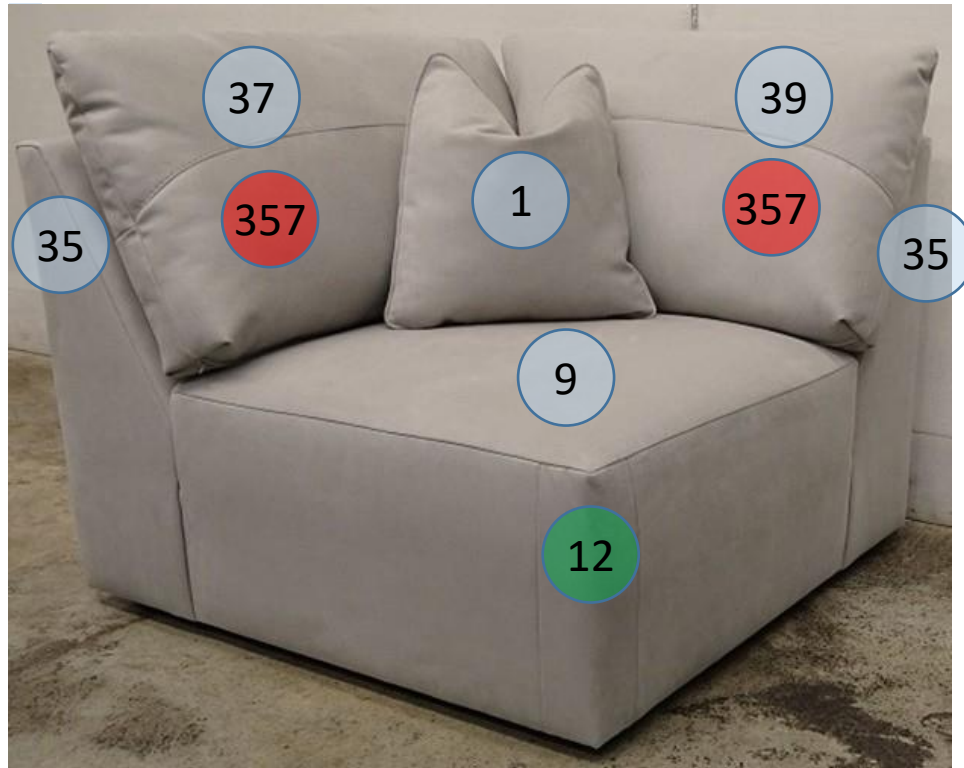

1830477

Call Out	Description
● (Red)	Blown Fiber
● (Yellow)	Cushion Chaise Pad - top Pad
● (Green)	Cushion Foam
● (Orange)	KD Component
● (Blue)	Cover

183 SECTIONAL
DIMENSIONS
6 PIECE
CONFIGURATION

183 SECTIONAL
DIMENSIONS
6 PIECE
CONFIGURATION