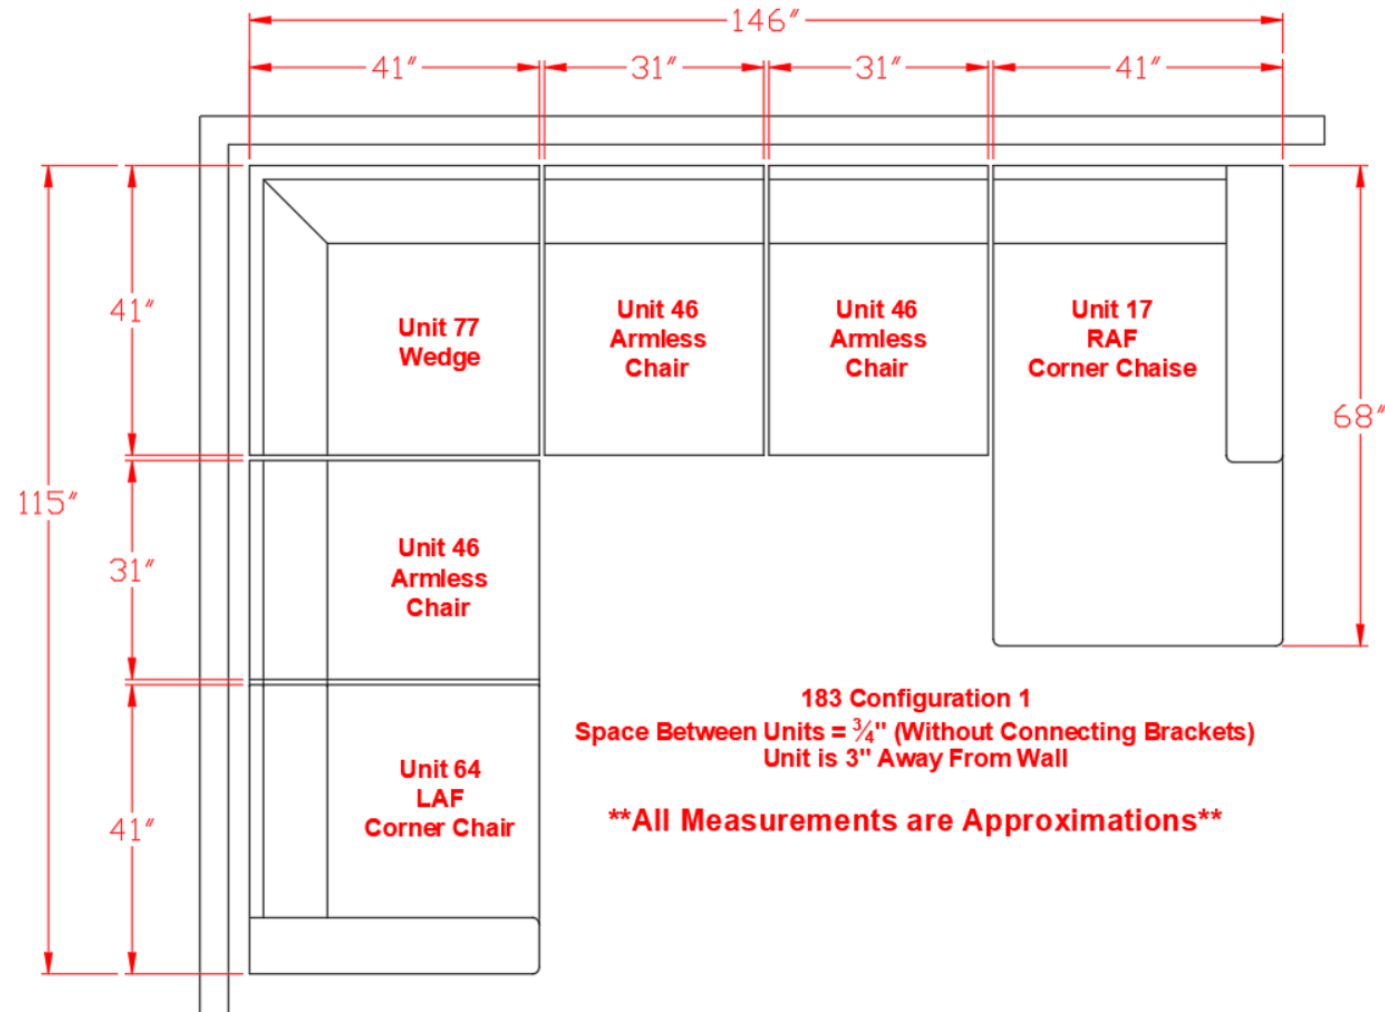

1830477

Call Out	Description
● (Red)	Blown Fiber
● (Yellow)	Cushion Chaise Pad - top Pad
● (Green)	Cushion Foam
● (Orange)	KD Component
● (Blue)	Cover

183 SECTIONAL
DIMENSIONS
6 PIECE
CONFIGURATION

183 SECTIONAL
DIMENSIONS
6 PIECE
CONFIGURATION